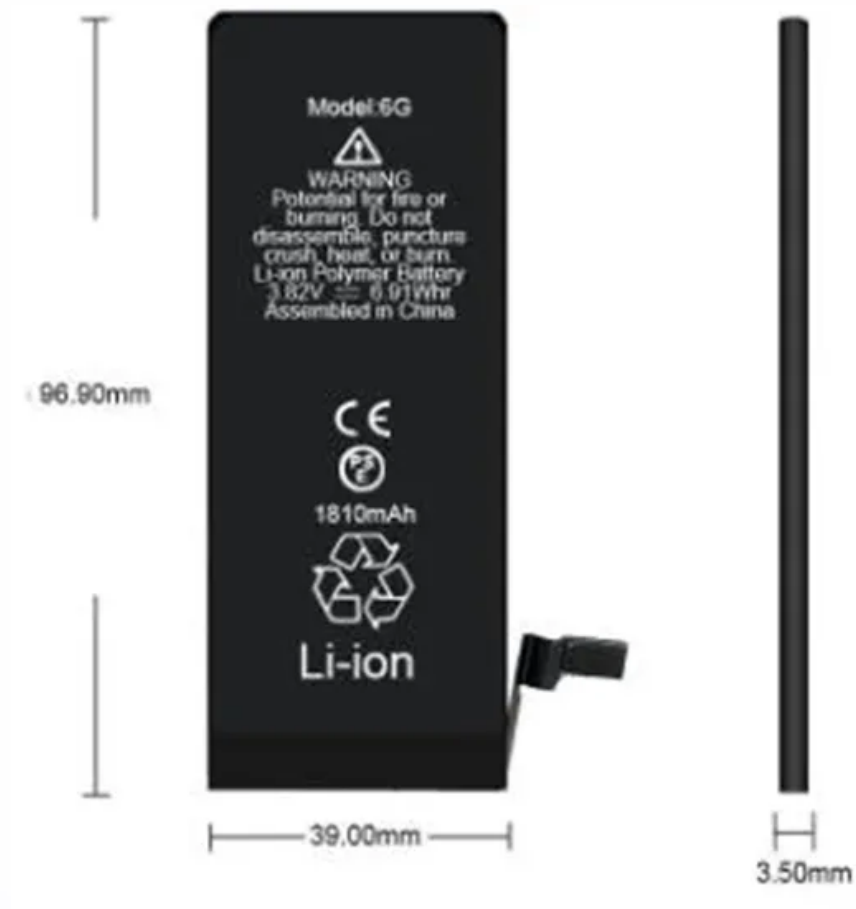

12v 8000 watt inverter

12v 8000 watt inverter

Amazon : 8000w Inverter

Find durable 8000W inverters designed for trucks, RVs, and off-grid solar systems. Multiple models available with surge protection and cooling technology.