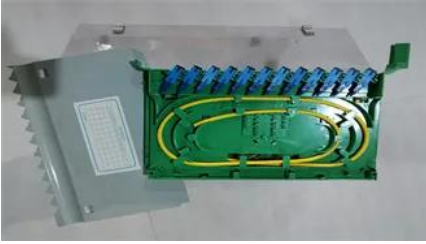

This chart provides a comprehensive overview of the dimensions of different solar panels, allowing users to easily compare and select the most suitable size for their specific needs.

[The 14 Times Table: Easy Multiplication for Quick Calculations](#)

By learning the table of 14, we can easily calculate the result of multiplying any number by 14. Let's explore the table of 14 together and discover its various aspects.

[Multiplication Table of 14 , Read and Write the Table of 14 , 14 Times](#)

How to read and write the table of 14? The above chart will help us to read and write the 14 times table. Now we will learn how to do forward counting and backward counting by 14's. Forward counting by

14kW Solaria PowerXT 350R-PD Home Solar System

The Solaria PowerXT 350R-PD solar panel is one of the highest wattage all-black solar panels available. The 350R-PD is virtually "All Black", nothing else is quite like it. This PowerXT module is ideal for

Solar panels in San Jose for sale

Whether you are looking for commercial solar panels for your San Jose business or residential solar panels for your home, we have a wide range of options to fit your requirements.