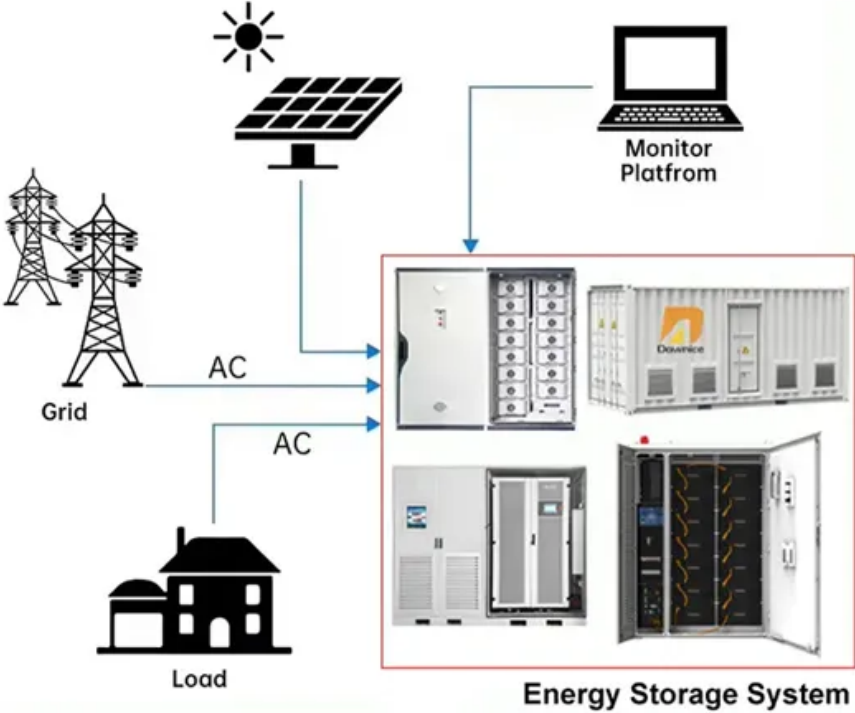

1MW Turnkey Project for Factory User External Cabinets

DISTRIBUTED PV GENERATION + ESS

1MW Turnkey Project for Factory User External Cabinets

[1 MW / 1000 kW Natural Gas New Power Turnkey Solution](#)

Objective: Crusader Joint Ventures will supply, deliver, fully install, and commission a 1 MW Waukesha 7042GL natural gas powered complete prime power generation system for sites that do not have on