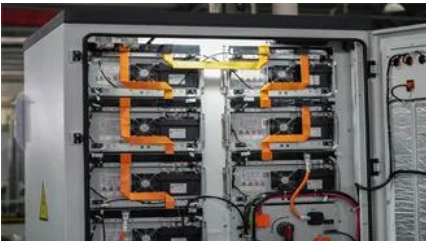

[ORATORICAL CONIEST IS POSTPONED FOR ONE 111 Meeting of](#)
[of](#)

San Jose Mercury-news, Volume LXXIV, Number 140, 19 May 1908 - ORATORICAL CONIEST IS POSTPONED FOR ONE 111 Meeting of the Intercollegiate Phohibition Association to Be Held Here.

PST to EST Conversion

View the PST to EST conversion below. Pacific Standard Time is 3 hours behind Eastern Standard Time. Convert more time zones by visiting the time zone page and clicking on common

Sign in to your account

Sign in to manage your Microsoft account and access free online services like Outlook, Word, Excel, and PowerPoint securely from any device.

Microsoft Office Locations , About Microsoft

Learn about Microsoft headquarters in Redmond, WA and our offices, locations, and experience centers across the United States.

List of Trinity University people

Robert S. (Bobby) Wolff - bridge player; only player to win world championship in all formats of the game; won more than thirty North American championships; served as president of World Bridge

Wonder Woman

Learn more about the full cast of Wonder Woman with news, photos, videos and more at TV Guide