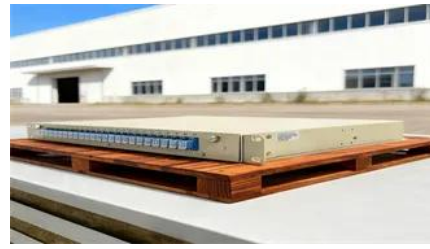

What is 5G , Everything You Need to Know About 5G

What is 5G and how does it work? Learn more about 5G technology and 5G networks, how it differs from 4G, and how it impacts communication and entertainment.