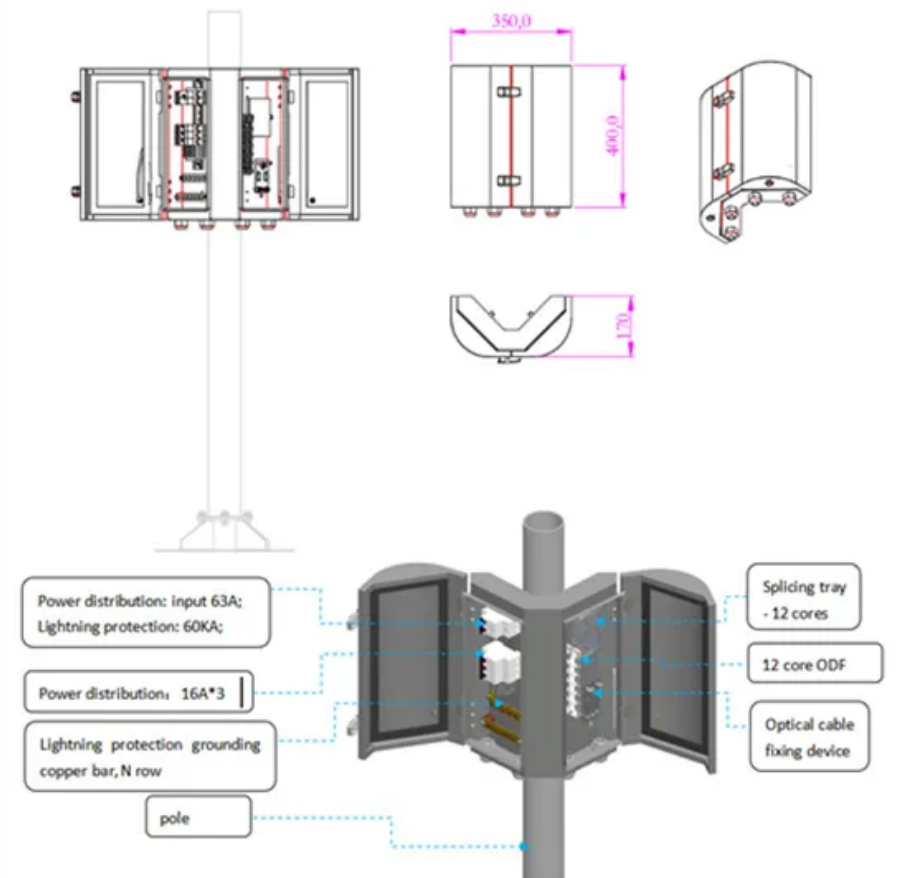

## 72v 100ah lithium battery pack

---