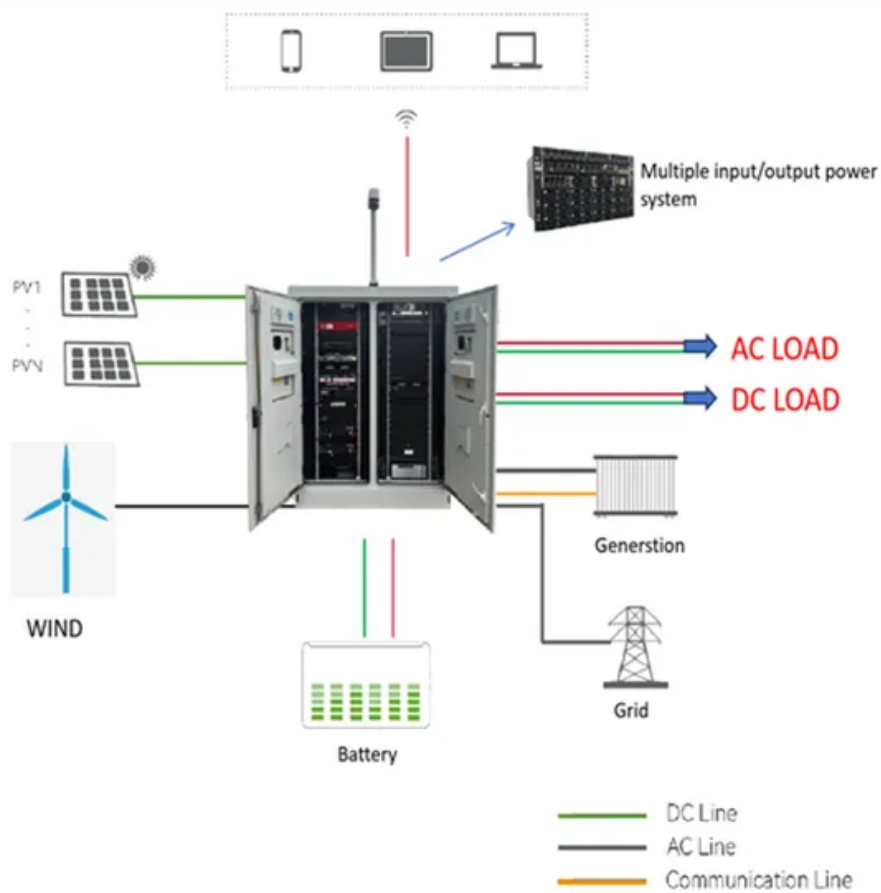

After-sales service for 1000V power storage cabinets used in subways