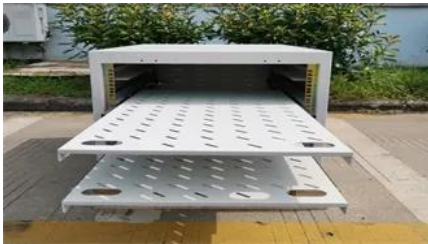

[After a Blue Screen crash, Adobe Audition doesn't run and](#)

After a Blue Screen crash, Adobe Audition doesn't run and Hearthstone Deck Tracker throws up an error - Please help me find the actual problem