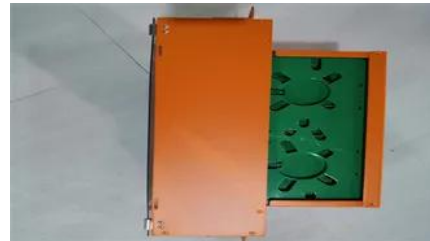

Aluminum Square Tube

Sharp Corners 6063-T52 / 24 Foot Lengths
Weight Per Weight Per

[Battery Cold Plates for EV and Energy Storage System . ToneCooling](#)

ToneCooling designs and manufactures custom battery cold plates for EV battery packs, commercial vehicles, stationary storage and backup power systems. We support prismatic, pouch