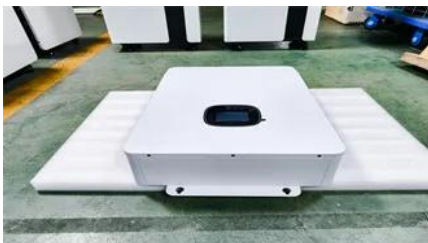

Battery Recycling for Businesses

Battery Recycling for Businesses Use the chart below to determine how to handle used batteries generated by your business. Batteries that are considered hazardous must be recycled or managed

Contact Us

For catalog requests, pricing, or partnerships, please visit:
<https://peyronies.us>