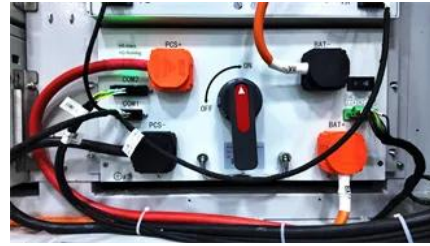

How fast is your internet? Click Go to speed test your current internet connection with the Optus speed test.

[Oz Broadband Speed Test: Australian Internet Speed Test](#)

Check your broadband speeds and diagnose problems with your NBN internet.