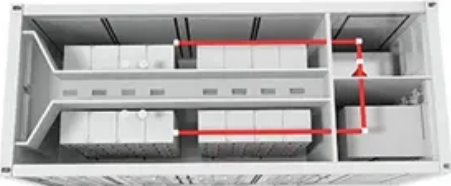

Bridge battery cabinet 1000mm deep

Bridge battery cabinet 1000mm deep

Bridge Base Online

Bridge Movies - lessons from experts in our BBO Store To practice with some competition, play in one of our many free tournaments run by volunteer players. A staff of Yellow hosts is available online to

GVSCBC10B2.pdf

Battery cabinet that includes batteries and battery breaker. The product must be disposed on European Union markets following specific waste collection and never end up in rubbish bins.

Bridge lead-acid battery cabinet 1000mm deep

EverExceed VRLA battery cabinets are very durable, and easy to install. Engineered for use with most type of battery terminal models, these cabinets can fit a wide variety of applications.

Bridge Base Online