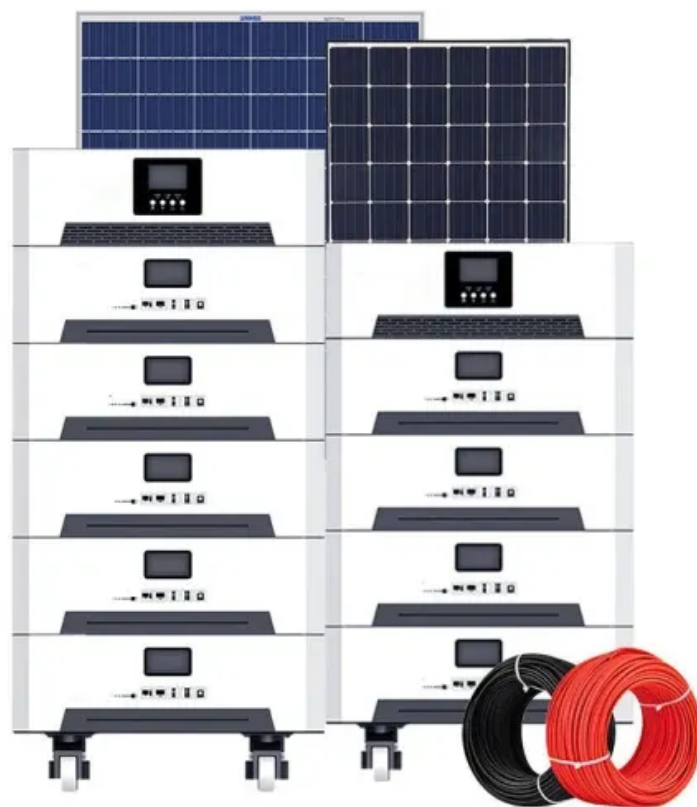

Bridge user outdoor communication cabinet 1000mm deep