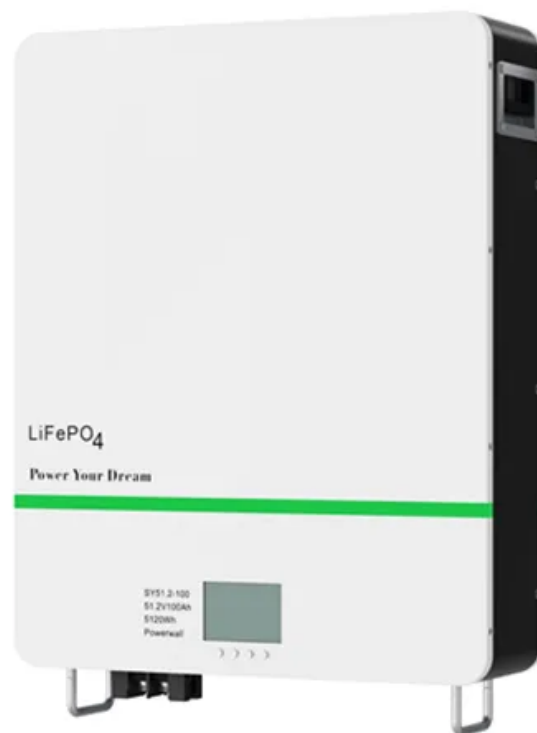

# Cairo generator cabinet bess

## Cairo generator cabinet bess

---

### 90kW/266kWh Outdoor cabinet BESS

90kW/266kWh Outdoor cabinet BESS Features All-in-one design and highly integrated Modular design with different optional parts. Easy-to-install NEMA 3R

[Get out and do something tonight! , Cyburbia , urban planning](#)