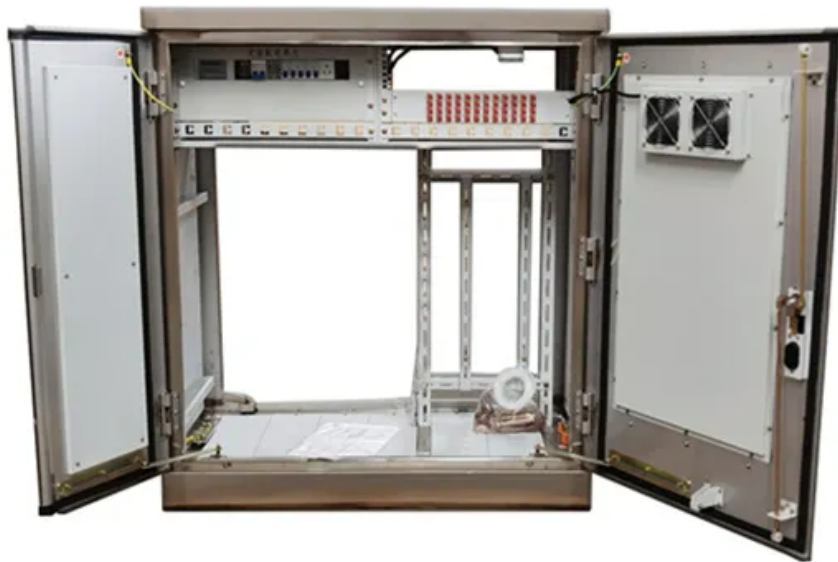

Communication 5g base station solar battery cabinet capacity

Communication 5g base station solar battery cabinet capacity

Telecom Base Station Backup Power Solution: Design

Designing a 48V 100Ah LiFePO4 battery pack for telecom base stations requires careful consideration of electrical performance, thermal

Base Station Energy Cabinet

The Base Station Energy Cabinet is a fully enclosed, weather-resistant telecom energy cabinet designed to provide reliable power distribution and battery backup for outdoor communication networks.