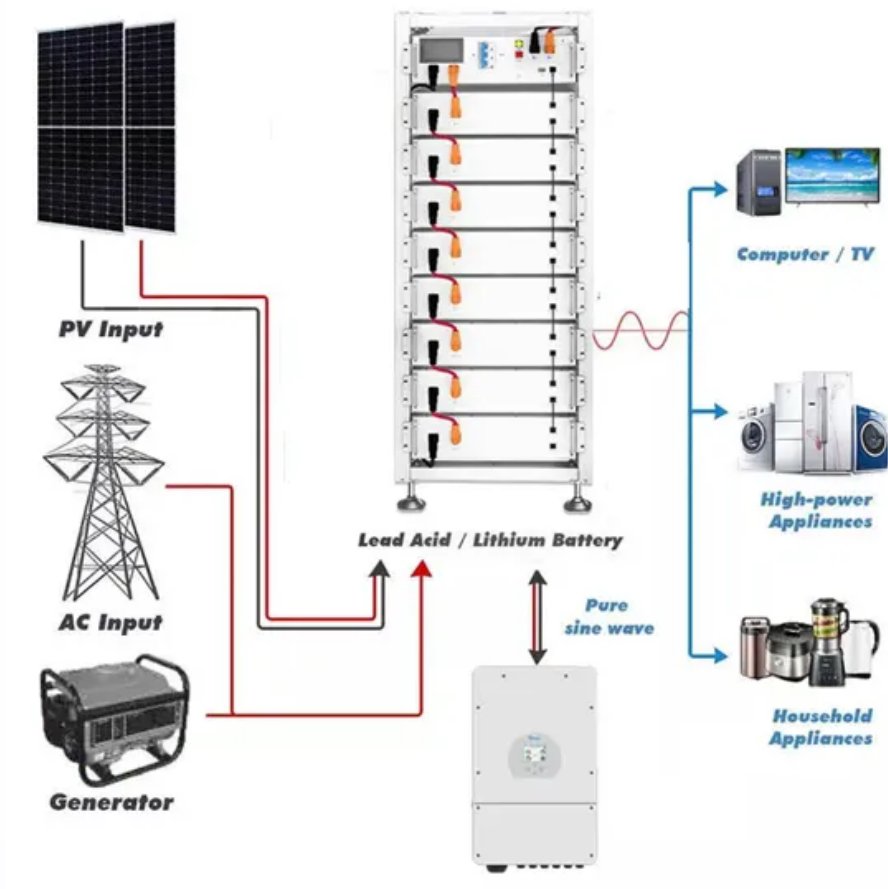

Communication BESS power station 500kW

Communication BESS power station 500kW

[Communication , Definition, Types, Examples, & Facts , Britannica](#)

Communication, the exchange of meanings between individuals through a common system of symbols. This article treats the functions, types, and psychology of communication. For a

Communication BESS power station 500kw

Each BESS container has either a 300kW or 500kW PCS system offering a complete, install ready energy storage system. All system systems are offered with either 400VAC or 480VAC 3 phase