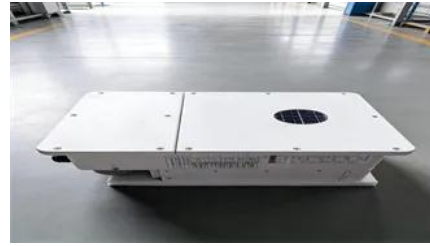

Discover how communication effectiveness and improving your communication skills can benefit your career, education, and life.

Base station

In professional two-way radio systems, a base station is used to maintain contact with a dispatch fleet of hand-held or mobile radios, and/or to activate one-way