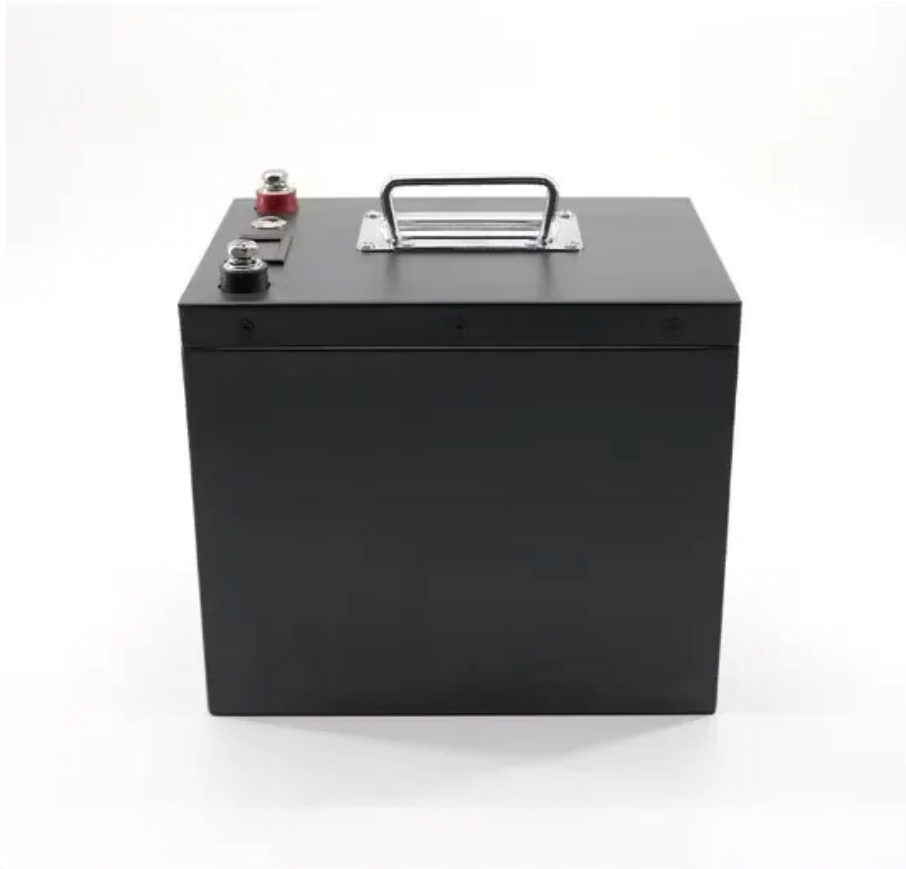

# **Communication power supply cabinet for border outposts IP55**

## Communication power supply cabinet for border outposts IP55

---

### IP55 outdoor telecom cabinet

Our IP55 cabinets feature 300W-3200W DC cooling and universal