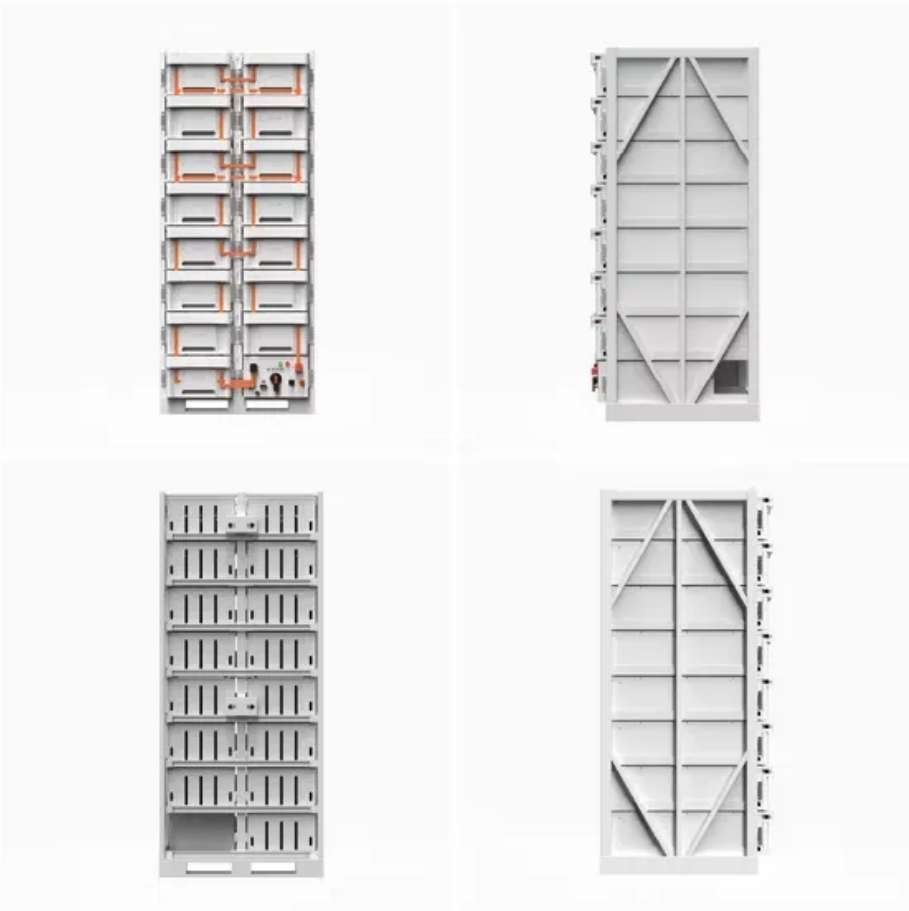

Community Photovoltaic Energy Storage Container Single Phase

Community Photovoltaic Energy Storage Container Single Phase

Microsoft Teams , Microsoft Community Hub

Find community, meet experts, build skills, and discover the latest in AI. Join us at the Microsoft 365 Community Conference April 21-23. Learn more >

[Community Photovoltaic Energy Storage Container Single Phase](#)

High-efficiency Mobile Solar PV Container with foldable solar panels, advanced lithium battery storage (100-500kWh) and smart energy management. Ideal for remote areas, emergency rescue and