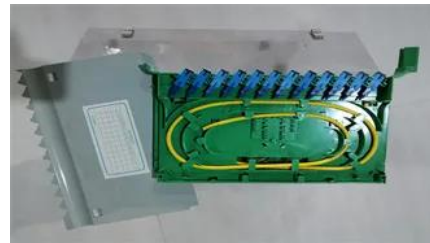

Corrosion-resistant integrated energy storage cabinet for base stations

Lower cost
larger system

20Kwh

30Kwh

Verified Supplier

Overview

The Base Station Energy Cabinet is a fully enclosed, weather-resistant telecom energy cabinet designed to provide reliable power distribution and battery backup for outdoor communication networks. It integrates AC and DC power systems, intelligent monitoring units, and environmental control modules. Highjoule's Outdoor Photovoltaic Energy Cabinet and Base Station Energy Storage systems deliver reliable, weather-resistant solar power for telecom, remote sites, and microgrids. Sustainable, high-efficiency energy storage solutions. What is an Outdoor Photovoltaic Energy Cabinet for base. Designed for seamless installation and remote monitoring, this energy-efficient cabinet ensures The cabinet is designed for wide-temperature range operations (-20°C to +60°C), with built-in thermal management, anti-corrosion materials, and high-altitude suitability. 3, IEC 62619, UL1973; module level - UN38.

Corrosion-resistant integrated energy storage cabinet for base station

Outdoor Photovoltaic Energy Cabinet, Base Station Energy Storage

The cabinet is designed for wide-temperature range operations (-20°C to +60°C), with built-in thermal management, anti-corrosion materials, and high-altitude suitability.

Base Station Energy Cabinet

The Base Station Energy Cabinet is a fully enclosed, weather-resistant telecom energy cabinet designed to provide reliable power distribution and battery backup for outdoor communication networks.