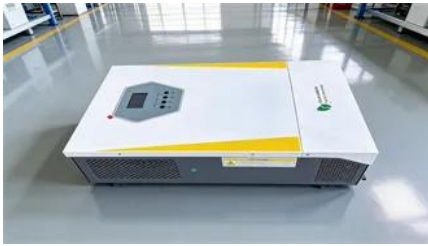

telecom applications.