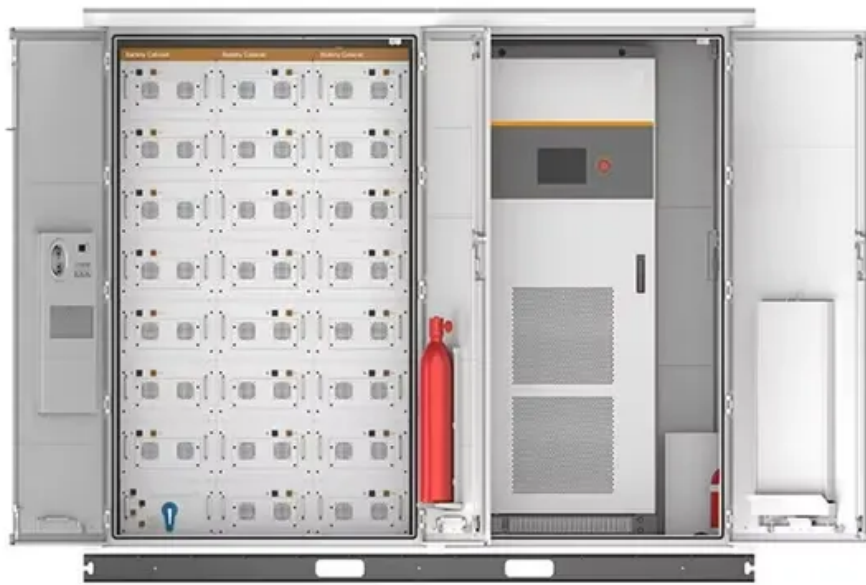

DC Customer Support for Farm User Outdoor Energy Storage Cabinets