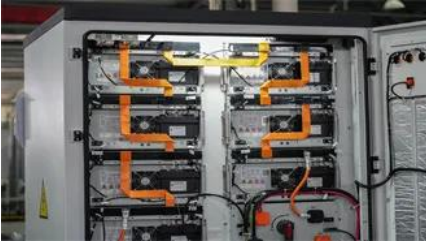

Contacting DirecTV by phone

Digital out on DirectTV Mini Genie

Depends on the model number of the Mini some have optical outputs, the digital audio output uses a coax cable with RCA connectors that is called a digital audio cable. There are adapters