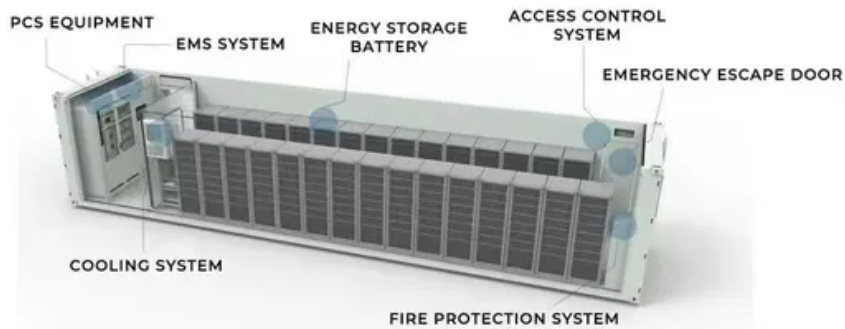

East African Photovoltaic Energy Storage Container 100kWh Ex-factory Price