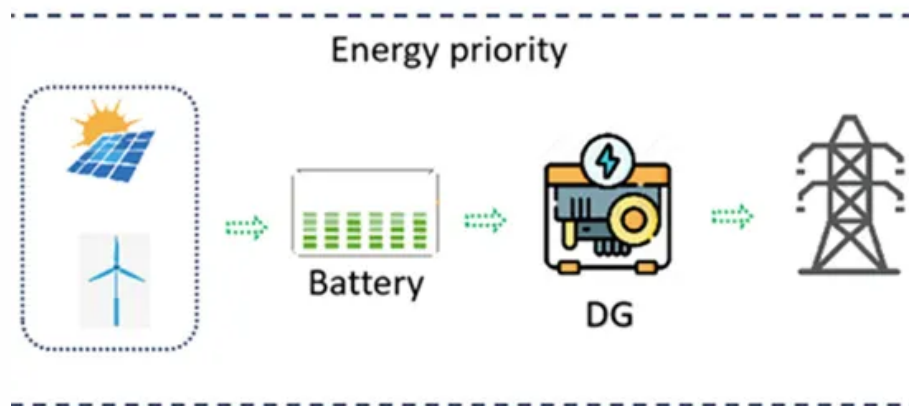

Electric vehicle costs angola

Overview

The final price of an electric vehicle in Angola is shaped by several key factors: Import duties, taxes, and customs fees: These significantly increase the base cost of EVs. The country is positioning itself as a key player in Africa's move toward electric mobility, though obstacles remain. These include restrictions on access to the city for certain types of particularly polluting vehicles, as well as the possibility of using fast lanes for electric vehicles, free access to parkings and s between electric and ICE vehicle models. Many things, including labor availability, R&D initiatives. The project focuses on assessing the specific legal, financial and socio-economic aspects influencing the development of electric mobility in Angola, such as regulatory framework, incentives and subsidies, public and private investments and cooperation. Installing a Level 2 home charger costs \$1,000-\$2,500 on average. Costs & Savings: EVs cost 70-80% more upfront than gas cars but save up to \$5,000 in running and maintenance costs over time. Challenges: Limited charging infrastructure and high upfront costs are hurdles, but government support and.