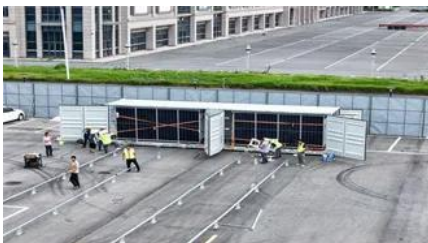

[Solar container communication station electromagnetic battery](#)

This guide provides step-by-step instructions on how to install your R-BOX-OC outdoor solar battery cabinet, including site selection, assembly, wiring, and system testing.