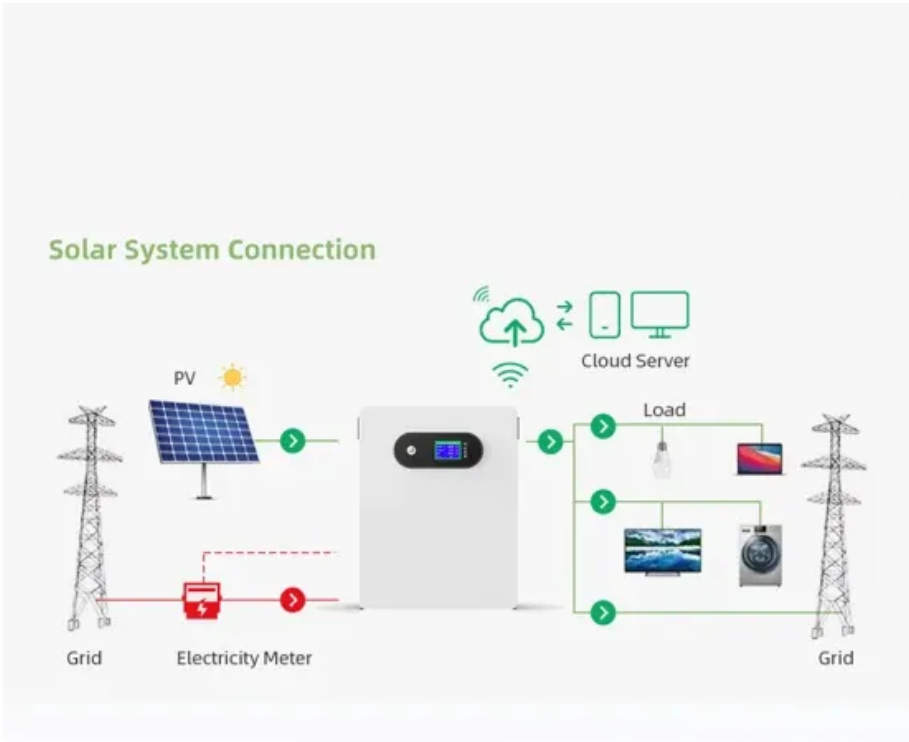

Energy storage regulations bloemfontein

Overview

This document offers a curated overview of the relevant codes and standards (C+S) governing the safe deployment of utility-scale battery energy storage systems in the United States. Con act online >> Bloemfontein energy storage requirements. Tour our 1MWh Battery 0ft. South Africa's first public battery storage tender has awarded preferred bidder status to a consortium of CIP-owned Mulilo and renewables major EDF for three battery projects totalling 257MW/1,028MWh. It emphasizes the key technical frameworks that shape project design, permitting, and operation, including safety.

Energy storage regulations bloemfontein

[How artificial intelligence can help achieve a clean energy future](#)

A look at how AI can be used to help support the clean energy transition by helping to manage power grid operations, plan infrastructure investments, guide the development of novel