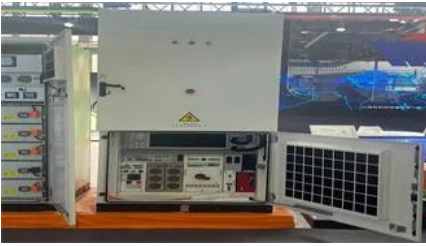

[Uninterruptible power supply cabinet for Eritrea communication base](#)

The Base Station Energy Cabinet is a fully enclosed, weather-resistant telecom energy cabinet designed to provide reliable power distribution and battery backup for outdoor communication networks.