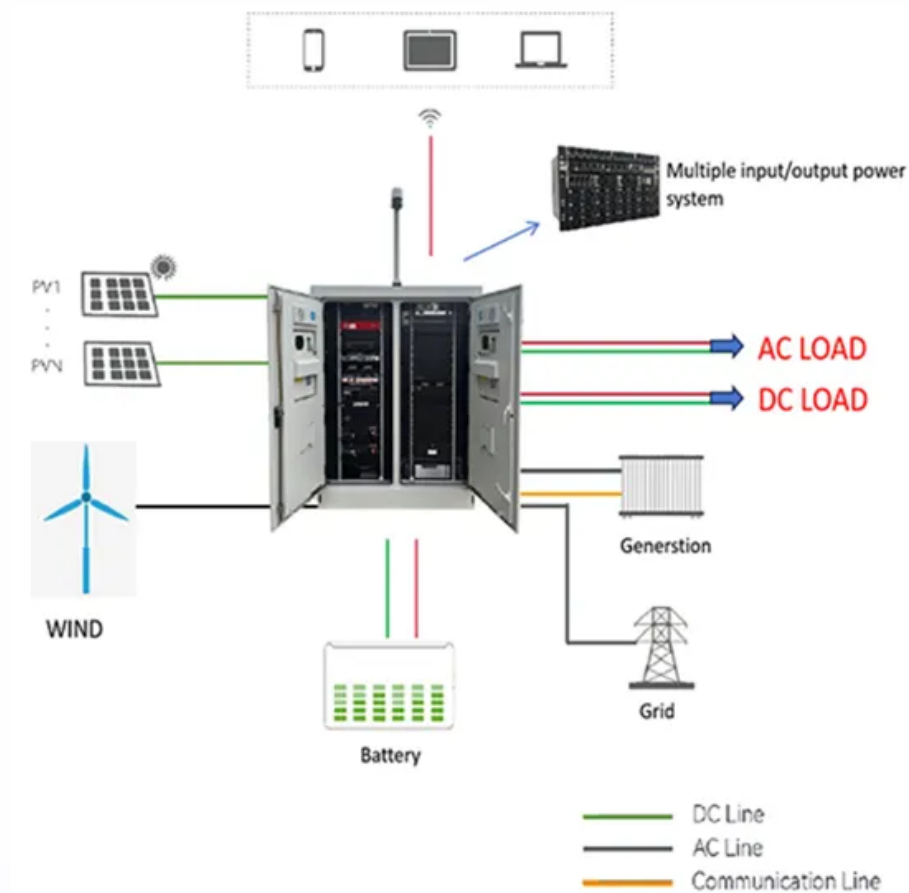

Fire Safety Standards for Energy Storage Systems

Fire Safety Standards for Energy Storage Systems

[Building fire causes partial lane closures in northeast Las Vegas](#)

LAS VEGAS (KLAS) - A building fire caused partial lane closures in the northeast Las Vegas valley on Thursday. The fire occurred before 9:30 p.m. near Pecos Road at Owens Avenue.