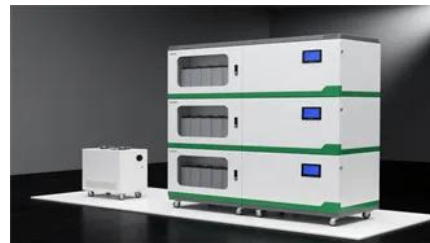

[Suspect in custody amid Kimberly-Clark warehouse fire in Ontario](#)

A six-alarm fire ripped through a 1.2 million-square-foot Kimberly-Clark warehouse in Ontario, California, and authorities say an employee was arrested.