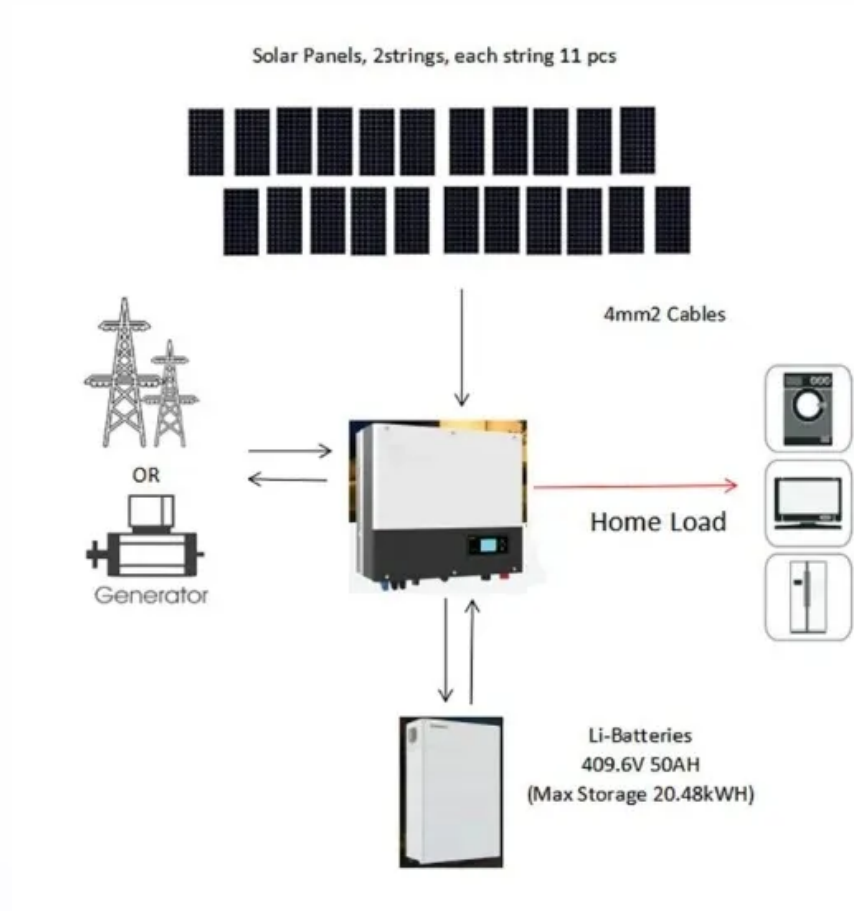

Fire protection design of energy storage power stations

Fire protection design of energy storage power stations

Watch Duty

Watch Duty maps requires JavaScript to run this app.

[Northeast Las Vegas fire causes estimated \\$500k in damage](#)