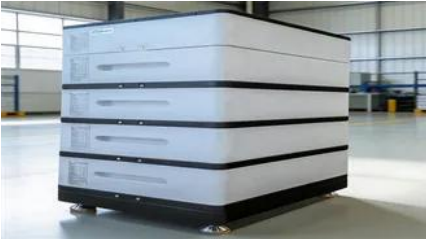

politics, economy and culture. The website breaks down information into topics, with details such as charts,