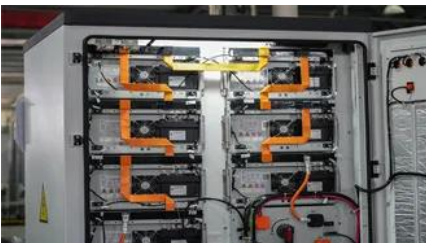

An Outdoor Photovoltaic Energy Cabinet is a fully integrated, weatherproof power solution combining solar generation, lithium battery storage, inverter, and EMS in a single cabinet.

[The Fascinating History of Gitega - From Royal Roots to Political Capital](#)

Gitega, the political capital of Burundi, is a city where royal heritage, colonial legacies, and modern governance converge. Nestled in the country's central plateau, Gitega is more than just

by a series of deadly attacks. In the space of two days, two people were killed in separate

[Gitega, Burundi Capital, Population, Map, & History, Britannica](#)

Gitega is a town in central Burundi that serves as the country's political capital. It is also a center for culture, religion, and education.

Outdoor Photovoltaic Energy Cabinet

The outdoor photovoltaic energy cabinet can provide reliable housing for network servers, edge computers, professional equipment, monitoring systems, photovoltaic, and battery systems.