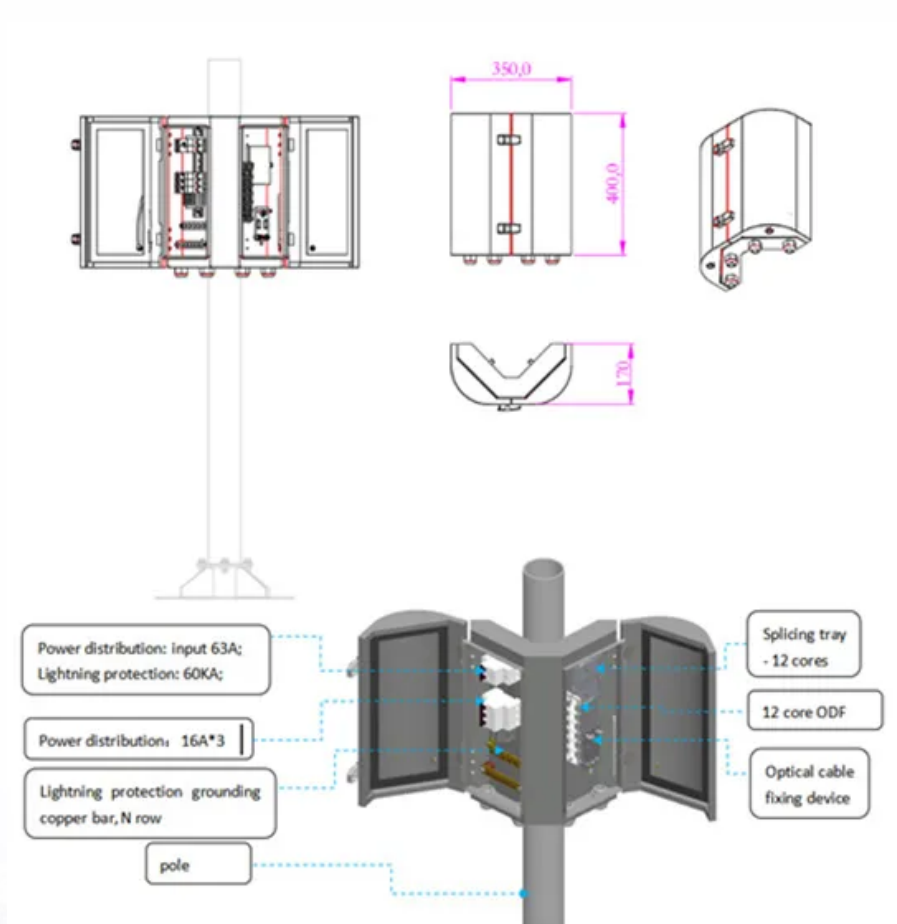

Grid-connected outdoor photovoltaic energy storage cabinet for fire stations

Grid-connected outdoor photovoltaic energy storage cabinet for fire

A Complete Guide to CSS Grid Layout , CSS-Tricks

Our comprehensive guide to CSS grid, focusing on all the settings both for the grid parent container and the grid child elements.

CSS grid layout

Like tables, grid layout enables an author to align elements into columns and rows. However, many more layouts are either possible or easier with CSS grid than they were with tables.

[30kwh solar-powered modular outdoor cabinet used in fire station](#)

Grid system . Bootstrap v5.0

Example Bootstrap's grid system uses a series of containers, rows, and columns to layout and align content. It's built with flexbox and is fully responsive. Below is an example and an in-depth