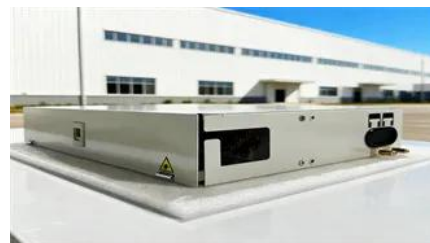

[Harare Energy Storage Battery Cabinet 15MWh After-Sales Service](#)

Professional supplier of communication base stations, power storage cabinets, communication outdoor cabinets, battery cabinets, telecom cabinets, and energy solutions across Africa.