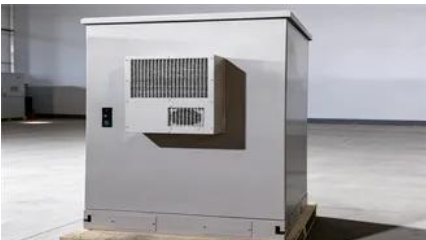

[Microsoft account , Sign In or Create Your Account Today - Microsoft](#)

Get access to free online versions of Outlook, Word, Excel, and PowerPoint.