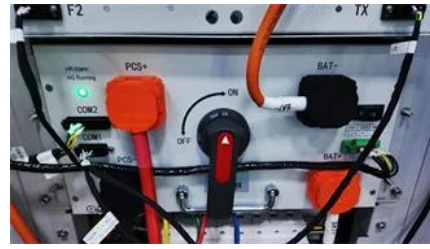

High Definition & Meaning , YourDictionary

High definition: Far or farther from a reference point.

**HIGH+QUALITY+3.2+KVA+INVERTER+IN+CHICAGO :,
Electronic**

HIGH+QUALITY+3.2+KVA+INVERTER+IN+CHICA
GO, request quote,price and delivery
information, for this item, Sierra Ic Inc

High: Definition, Meaning, and Examples

High (adjective, informal): Intoxicated by drugs or alcohol. The word "high" is a versatile term with multiple meanings and applications, spanning physical elevation, emotional states, and