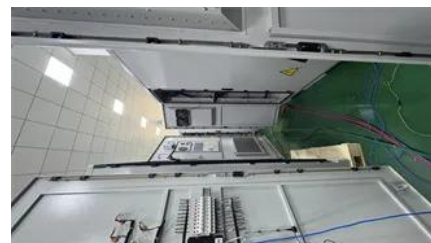

Outdoor Energy Storage Cabinet: 105KW/215KWh All

Whether retrofitting existing infrastructure or building a decentralized energy network, this cabinet empowers businesses to cut costs, enhance sustainability,