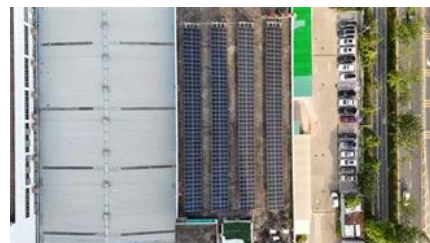

Hot flashes

A hot flash also can cause sweating. Some people might feel chilled after a hot flash because of loss of body heat. Night sweats are hot flashes that happen at night. They can disturb