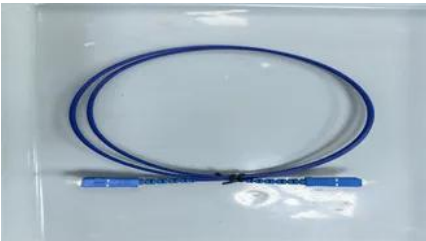

Logo Shirt

Logo Shirt - Womens - Phoenix AZ Solo This product is currently out of stock and unavailable.