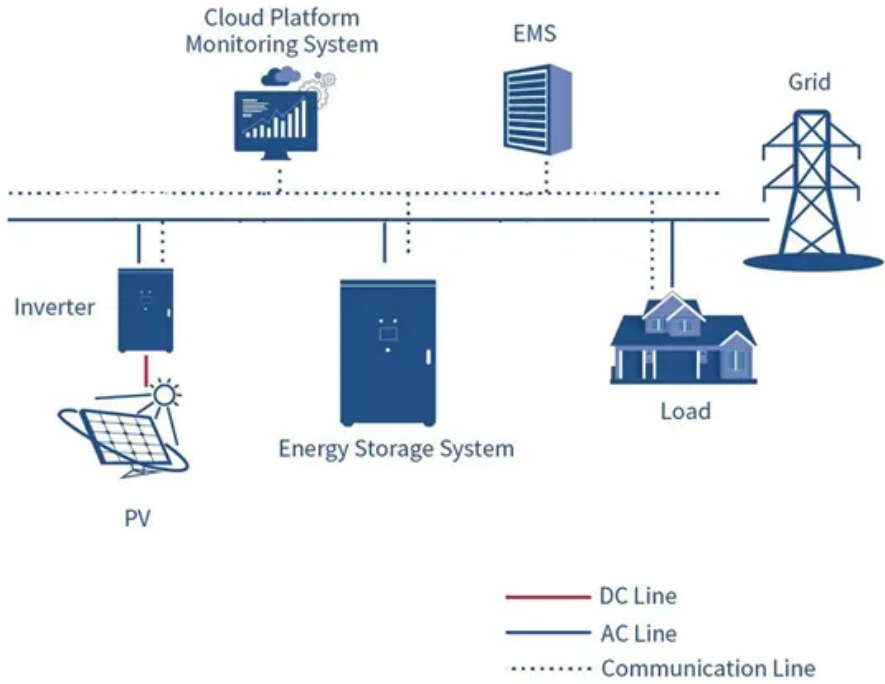

How long is the warranty period for Sunshine solar container battery

Overview

With heavy duty, grid thickness plates, special additives, this series of batteries have a long life and reliable standby service life. Specifications
Warranty: 12 months. The manufacturer's warranty covers the replacement of your Sunshine lamp or solar kit if it proves to be defective due to early component failure, under normal use, during the warranty period. Functional damage includes: charging, autonomy and component issues. What is not covered by the warranty?