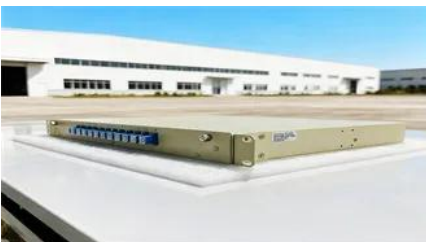

[IP55 IP65 Outdoor Power Distribution Cabinet with AC](#)

Integrated IP55 IP65 Telecom Outdoor Power Distribution Cabinet with Air Conditioner Electronics & Instrument Enclosure. Durable, weatherproof, and customizable., Alibaba .