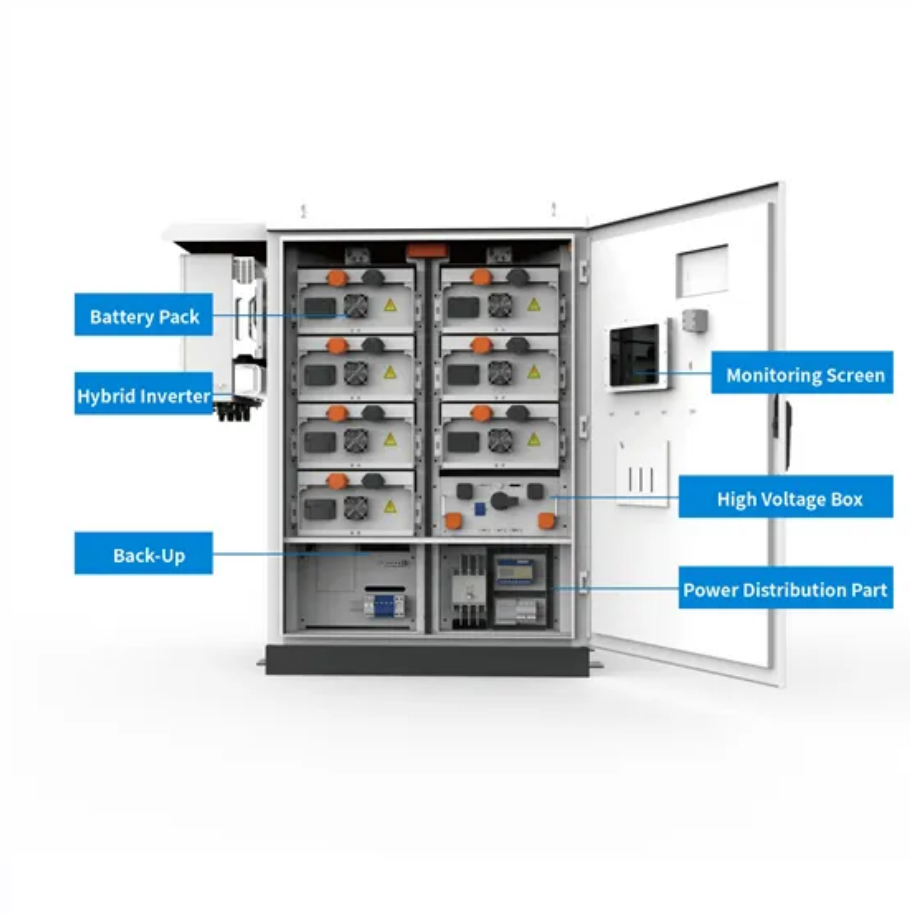

Huijue outdoor power supply slows down