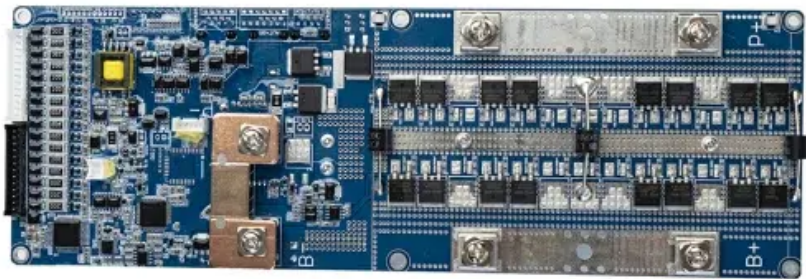

Intelligent energy storage cabinet for wind power energy storage wide temperature range

Overview

It adopts IP65 protection design and wide temperature range operation technology (-30°C~60°C), supports off-grid independent power supply or grid-connected surplus power return, and can be used as the main power supply in remote areas or the core node of urban microgrids, providing. It adopts IP65 protection design and wide temperature range operation technology (-30°C~60°C), supports off-grid independent power supply or grid-connected surplus power return, and can be used as the main power supply in remote areas or the core node of urban microgrids, providing. This 100KW 215KWH C&I BESS cabinet adopts an integrated design, integrating battery cells, BMS, PCS, fire protection system, power distribution system, thermal management system, and energy management system into standardized outdoor cabinets, forming an integrated plug-and-play one-stop integrated. AZE is at the forefront of innovative energy storage solutions, offering advanced Battery Energy Storage Systems (BESS) designed to meet the growing demands of renewable energy integration, grid stability, and energy efficiency. Whether for utility-scale projects, industrial applications, or. This series is equipped with liquid cooling temperature control + intelligent PCS integrated energy storage cabinet, using military-grade design: Ultra-wide voltage adaptation: the DC side voltage covers 648V~1497V, which can directly match the photovoltaic string and wind power converter. Project features 5 units of HyperStrong's liquid-cooling outdoor cabinets in a 500kW/1164. 8kWh energy storage power station. The "all-in-one" design integrates batteries, BMS, liquid cooling system, heat management system, fire protection system, and modular PCS into a safe, efficient, and flexible. Outdoor energy storage cabinet HJ-SG-C type: This series of products has built-in PCS, EMS, on-grid switching unit, power distribution unit, temperature control system, BMS system, fire protection system, anti-surge device, etc. This product supports power output. As global renewable adoption surges - solar and wind now supply 33% of Germany's electricity - energy storage has become the missing link. The 233KWh Outdoor Cabinet BESS answers this challenge with industrial-grade reliability. Designed for harsh environments, this intelligent energy system.