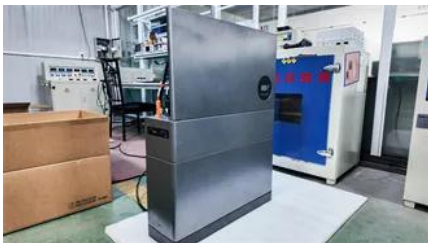

[REI: A Life Outdoors is a Life Well Lived , REI Co-op](#)

Top-brand gear, clothing-and outdoor adventures! Plus rentals, classes, events, expert advice and more. Visit REI Co-op online and in-store.

Outdoors at Lowes

The EGO POWER+ 21" Select Cut Self-Propelled Mower delivers up to 7.0 ft-lbs of torque for performance that exceeds the power of gas. Its Select Cut(TM) Multi-Blade Cutting System is equipped

Blue Sky Outdoor

umbrellas, cabanas, pergolas, and high-end outdoor furniture. Our showroom in Menlo Park, adjacent to Palo Alto, serves discerning homeowners, landscape architects, interior designers, hot Yelp

Recreation and sports City of Menlo Park

Menlo Park has several high-quality athletic fields available for sports, events and activities. Menlo Park is home to many beautiful parks, from nature preserves to sports parks and everything in between.

Power Station Safety Guide: Stay Safe with Portable

This guide explains the safety risks, protective features, and best practices you need to know before choosing a portable power station - based

Portable Power Safety: What You Need to Know

The safe operation of portable power equipment