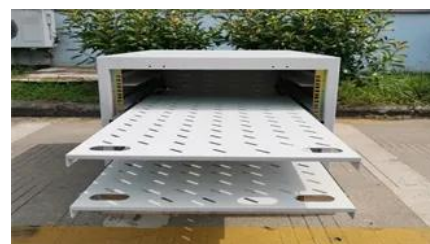

40.96kWh LiFePO4 Battery Jamaica - Multi-Unit

This 40.96kWh LiFePO4 battery Jamaica installation features four 10.24kWh units in parallel with Deye inverters. A scalable and