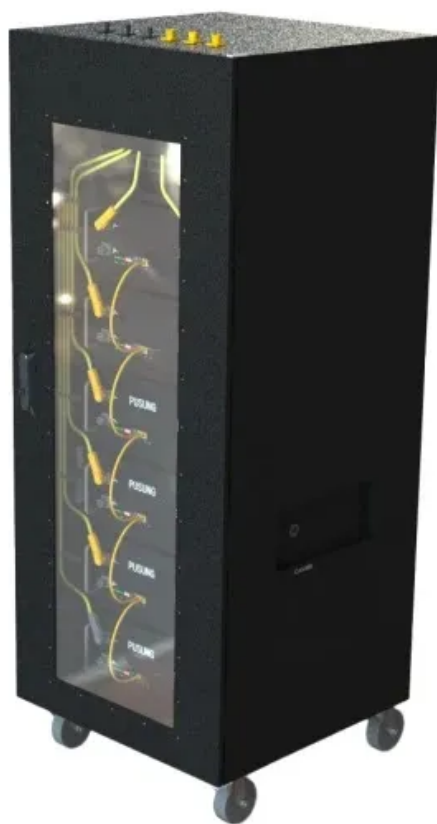

Large Capacity Outdoor Power Supply