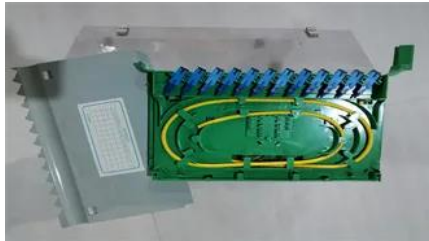

OSCAL Portable Power Station 3600Wh PowerMax

OSCAL 6000W 3600Wh Power Station Double Voltage 120V/240V Solar Generators, Large Capacity Emergency Power for Home Backup Dual-Voltage