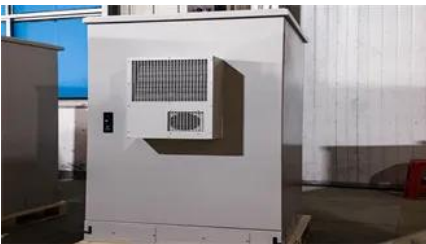

storage system. This robust system boasts a rated capacity of 215kWh and a rated voltage of 768V, with a

173kwh outdoor cabinet energy storage system

Incorporating PV storage systems with cutting-edge solar battery storage

[Outdoor Photovoltaic Energy Cabinet, Base Station Energy Storage](#)

Highjoule's outdoor cabinets can be customized for 3kW to 20kW continuous output and 10kWh to 200kWh of lithium battery storage. The capacity is scalable depending on site load, sunshine hours,