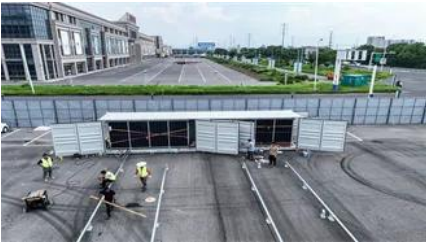

Ghana Solar Power Storage Solutions , GSL ENERGY,

Solutions: Deploy solar power and battery storage systems to generate electricity during the day and store it, then release it at night or during

[How Should Solar Batteries Be Stored? Best Practices](#)