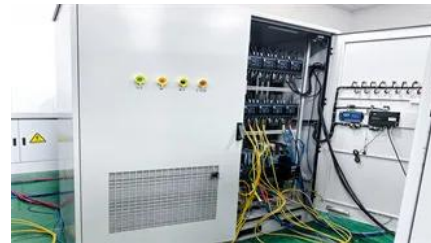

Moodle for mobile

About the official Moodle app, plus anything else related to Moodle on mobile devices. If your organisation needs an app with custom branding please check the Branded Moodle app.