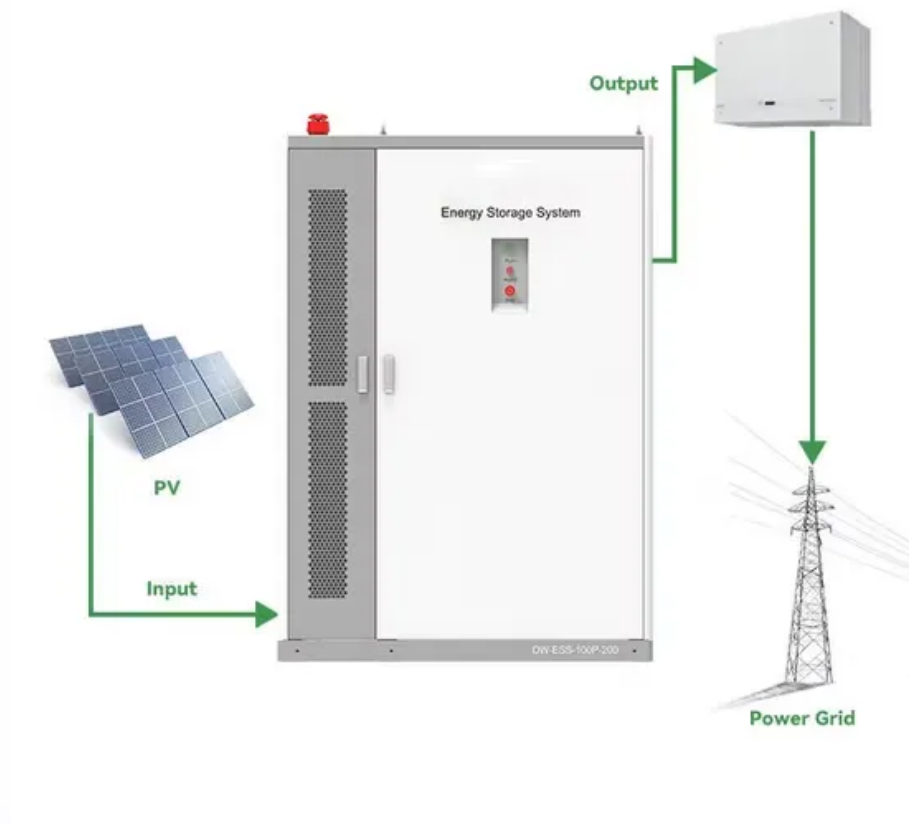

Nearby wind power generation